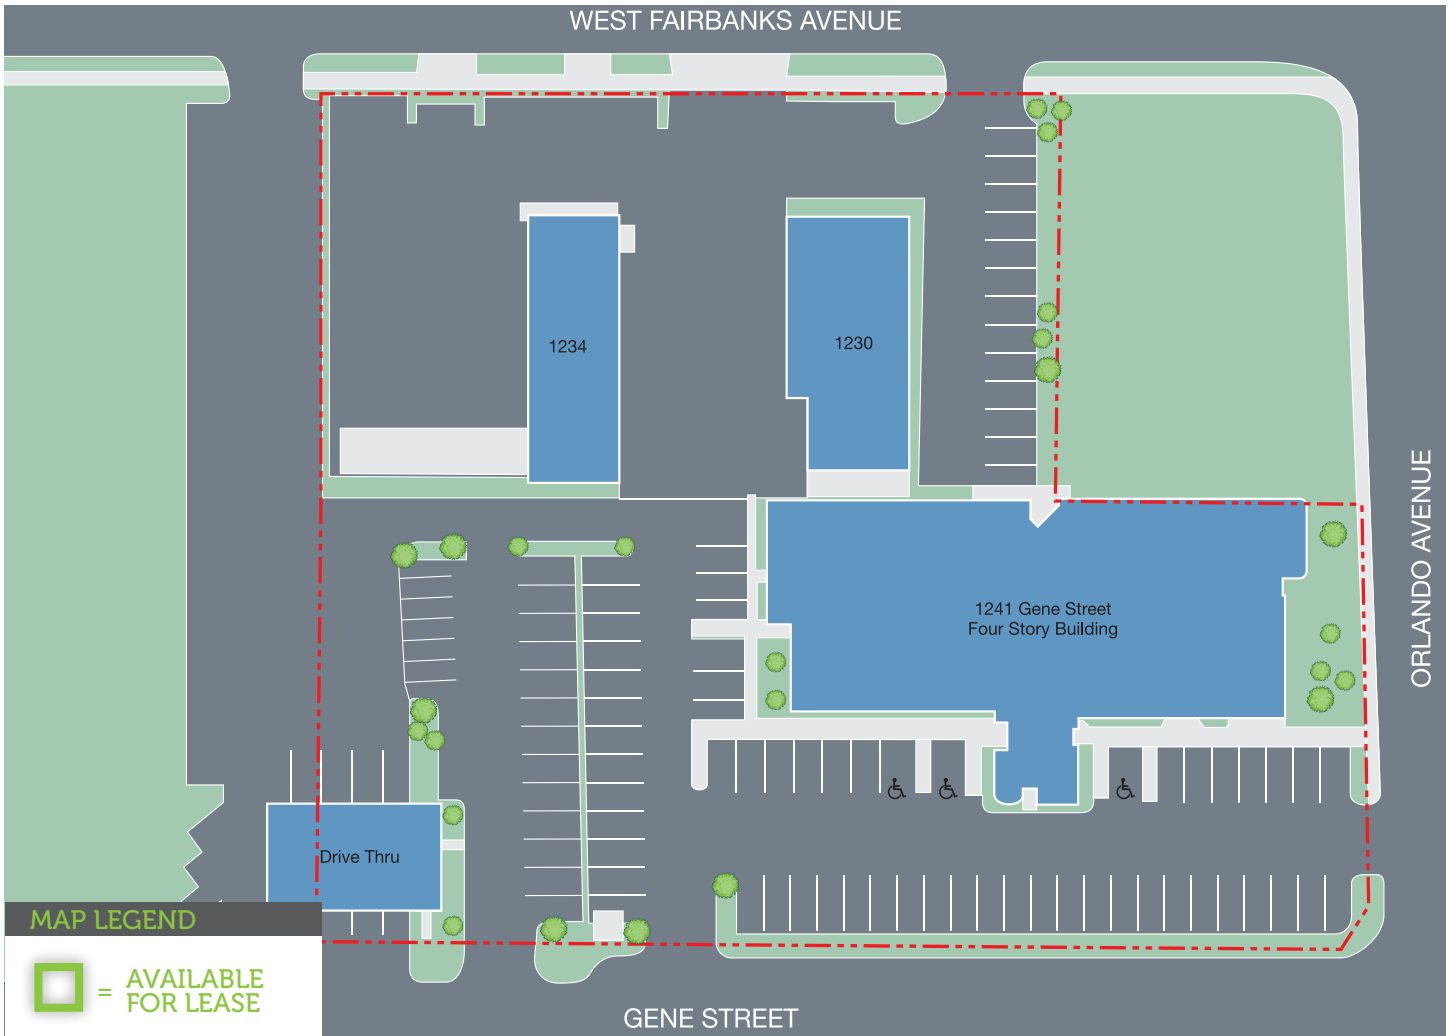

FINANCIAL CENTER WINTER PARK

631 S. ORLANDO AVE, WINTER PARK, FL 32789
 1230 & 1234 W. FAIRBANKS AVE, WINTER PARK, FL 32789

RETAIL			OFFICE		
SPACE	TENANT	SQ. FT.	SPACE	TENANT	SQ. FT.
1230	Wonton Asian Kitchen	3,437	Main	Wells Fargo Bank	5,140
1234	Medi Weight Loss Clinic	2,989	100	Primp Salon	2,584
			101	Amerilife	2,600
			103	Chairvolotti Financial	1,300
			200	Travel Tab	7,500
			300	JM & Associates	3,200
			301	Travel Tab	4,300
			400	Travel Tab	7,500