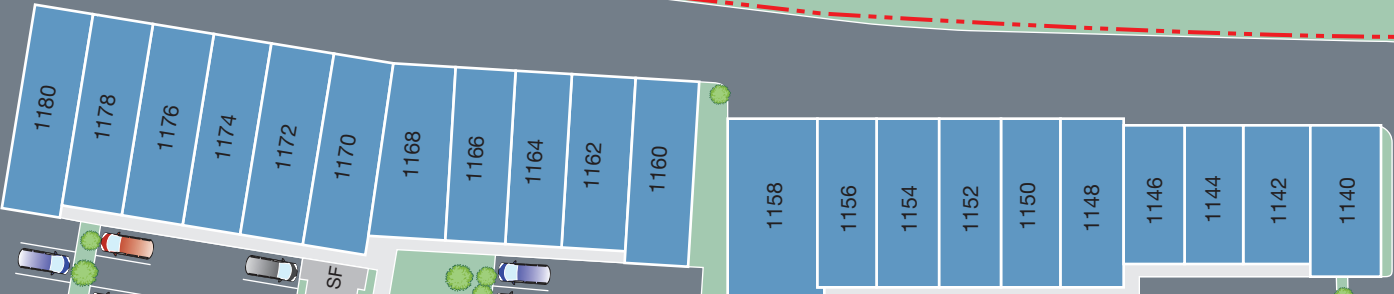

Seaboard Coastline Railroad

375 SF

375 SF

SOLANA AVE